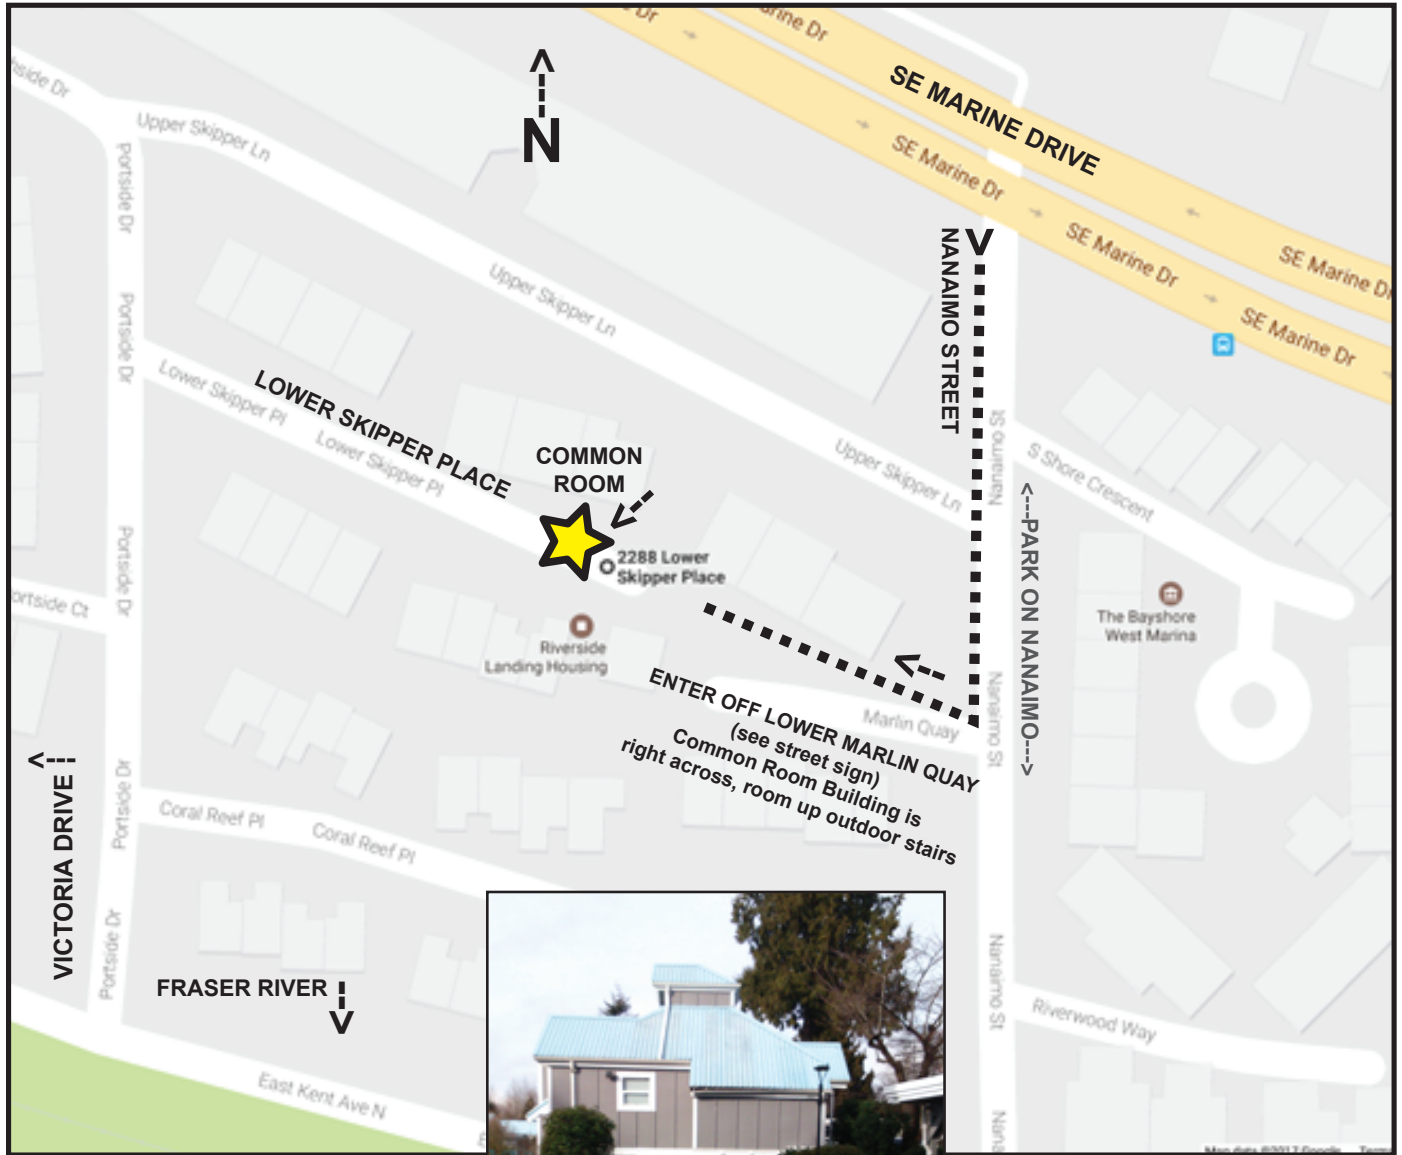

Directions to Riverside Landing Housing Co-op + Common Room

2288 Lower Skipper Place, Vancouver, BC V5P 4T5

Park on Nanaimo @ SE Marine Drive and access the Common Room from **Lower Marlin Quay** into Co-op (see street sign) - Walk straight down to end of parking lot to the Common Building (right in front of you as you walk in), go up stairs to the right (and then left) to access the common room door (the office is downstairs on ground level - We are meeting upstairs. There is lots of street parking on Nanaimo and the #100 Bus stops nearby.

COMMON BUILDING
(Office downstairs)
Common Room Up...
- go upstairs right,
then left...